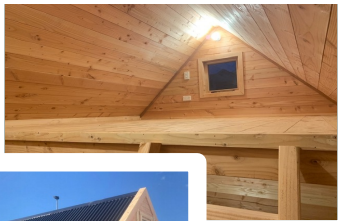

ALLWOOD PRODUCTS

ALLWOOD SHEDS

MEZZANINE FLOOR SLEEPOUT 3.6 x 2.8m

- Exterior either Oregon or Lawson Cypress
- T&G Floor
- Insulated (floor walls ceiling)
- Interior lining T&GV
- Electrical Hardware (Light, switch, 2 x double plugs, Caravan plug, switchboard)
- French Doors
- 3 x Opening Windows
- 1 x Fixed Window
- Colour Steel Roof (Standard Colours)
- Verandah and Deck 0.900m on 2.8m side

www.allwoodsheds.co.nz

ALLWOOD PRODUCTS

ALLWOOD SHEDS

MEZZANINE FLOOR SLEEPOUT 4.8 x 2.8m

- Exterior either Oregon or Lawson Cypress
- T&G Floor
- Insulated (floor walls ceiling)
- Interior lining T&GV
- Electrical Hardware (Light & switch x2, 4 x Double plugs, Caravan plug, Switchboard & Electrical Wiring Cable)
- French Doors
- 4 x Opening Windows & 1x Mezz Window
- Colour Steel Roof (Standard Colours)
- Verandah and Deck 1.5m on 4.8m Front